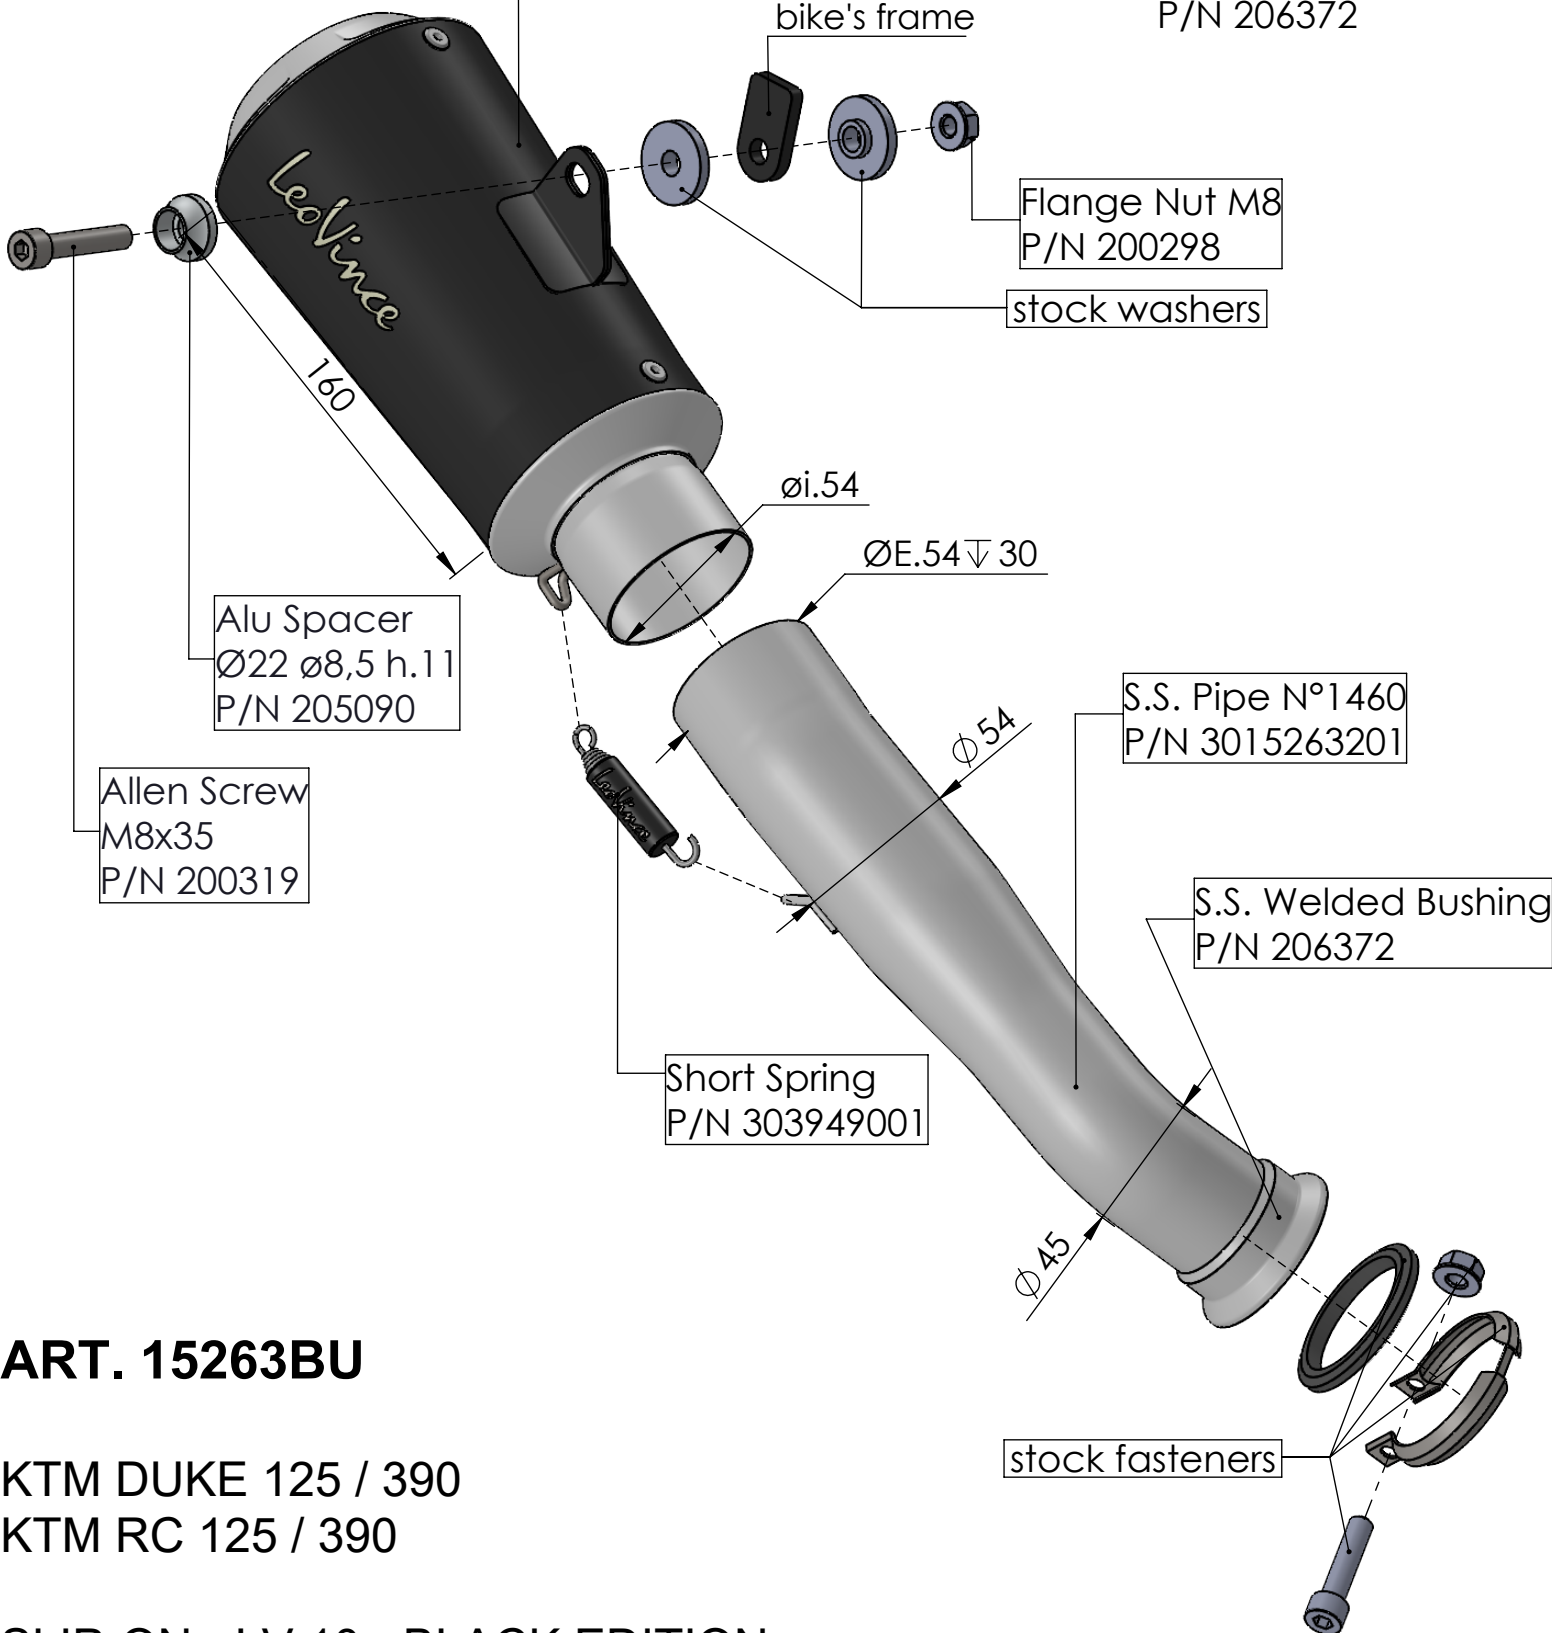

S.S. Muffler
P/N 309746485U

S.S. Bushing
P/N 206372

Alu Spacer
Ø22 ø8,5 h.11
P/N 205090

Allen Screw
M8x35
P/N 200319

Flange Nut M8
P/N 200298

stock washers

bike's frame

S.S. Pipe N°1460
P/N 3015263201

S.S. Welded Bushing
P/N 206372

Short Spring
P/N 303949001

stock fasteners

ART. 15263BU

KTM DUKE 125 / 390
KTM RC 125 / 390

SLIP-ON - LV 10 - BLACK EDITION